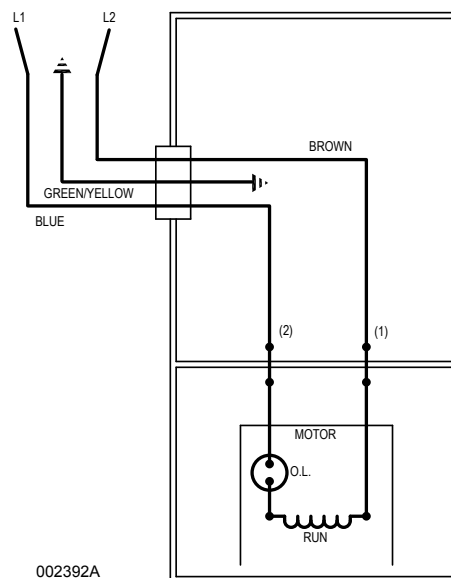

FM2735
1012
Supersedes
New

visit our web site:
www.zoeller.com

REPLACEMENT PARTS LIST FOR MODELS:

**N371 NONAUTOMATIC 115V
E371 NONAUTOMATIC 230V**

Consult factory for all other models

**TO ORDER REPLACEMENT PARTS:
PLEASE FURNISH THE FOLLOWING INFORMATION:**

- Model number
- Part number and description of part

WIRING DIAGRAM FOR MODELS
"N371-A" and "E371-A"
3/09 thru Current

REPLACEMENT PARTS LIST FOR MODELS "N371" and "E371"

REF NO.	DESCRIPTION	QTY	NOTES	MODELS:	
				N371	E371
1	Cover Assembly	1		3/09 thru Current	4/11 thru Current
2	• Cover Gasket	1		034067	034067
3	• Thru Wall Terminals	2		034046	034046
4	Motor Housing Assembly	1		003402	003402
5	• Dielectric Oil	1		004712	004712
6	• Motor Housing Seal	1		002588	002588
7	• Shaft Seal Assembly	1		034007	034007
8	Base Assembly	1		019402	019402
9	• Test Plugs	2		152346	152346
10	• Cord Seal Assembly	1		034090	034090
11	Cord Assembly	1		004322	152347
12	Stator Assembly	1		014530	152348
13	• Stator Screws	2		007951	007952
14	Rotor Assembly	1		001914	001914
15	• Thrust Washer	1		054032	054032
16	Pump Housing	1		019405	019405
17	Impeller Assembly	1		057018	057018
18	• Screw, #10	16		003644	003644
19	• Ground Screw, #6	1		001885	001885
□	Rebuild Kit "53/1053/55"	1		001877	001877
				152345	152345