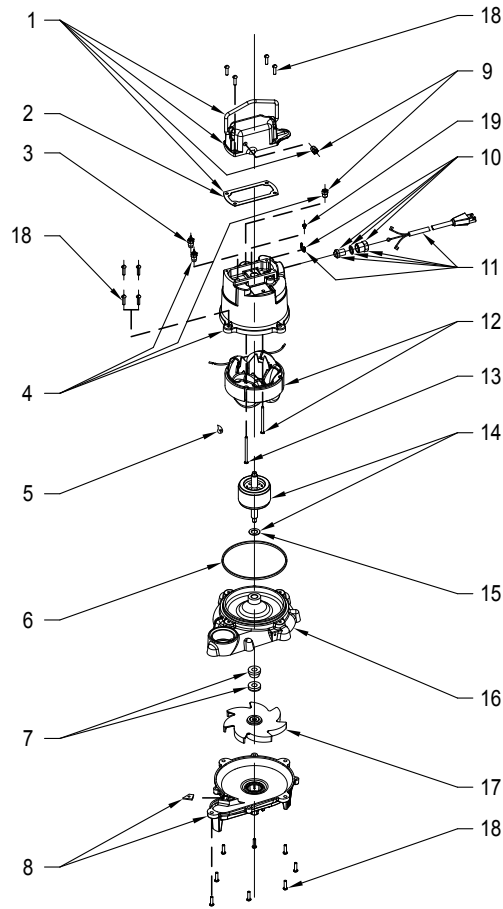

REPLACEMENT PARTS LIST FOR MODELS "N371" and "E371"

REF NO.	DESCRIPTION	QTY	NOTES	MODELS:	
				N371	E371
1	Cover Assembly	1		3/09 thru Current	4/11 thru Current
2	• Cover Gasket	1		034067	034067
3	• Thru Wall Terminals	2		034046	034046
4	Motor Housing Assembly	1		003402	003402
5	• Dielectric Oil	1		004712	004712
6	• Motor Housing Seal	1		002588	002588
7	• Shaft Seal Assembly	1		034007	034007
8	Base Assembly	1		019402	019402
9	• Test Plugs	2		152346	152346
10	• Cord Seal Assembly	1		034090	034090
11	Cord Assembly	1		004322	152347
12	Stator Assembly	1		014530	152348
13	• Stator Screws	2		007951	007952
14	Rotor Assembly	1		001914	001914
15	• Thrust Washer	1		054032	054032
16	Pump Housing	1		019405	019405
17	Impeller Assembly	1		057018	057018
18	• Screw, #10	16		003644	003644
19	• Ground Screw, #6	1		001885	001885
□	Rebuild Kit "53/1053/55"	1		001877	001877
				152345	152345

NOTES:

1) See FM0160 Parts Price Sheet for listing of parts prices.
2) "NA" indicates, not applicable.
3) If an "X" follows Model No., or Date Mfg. on brass ID tag, consult factory for ordering any parts.

• Items included in Rebuild Kit.

REPLACEMENT PARTS ILLUSTRATION FOR MODELS "N371" AND "E371"

SK2945